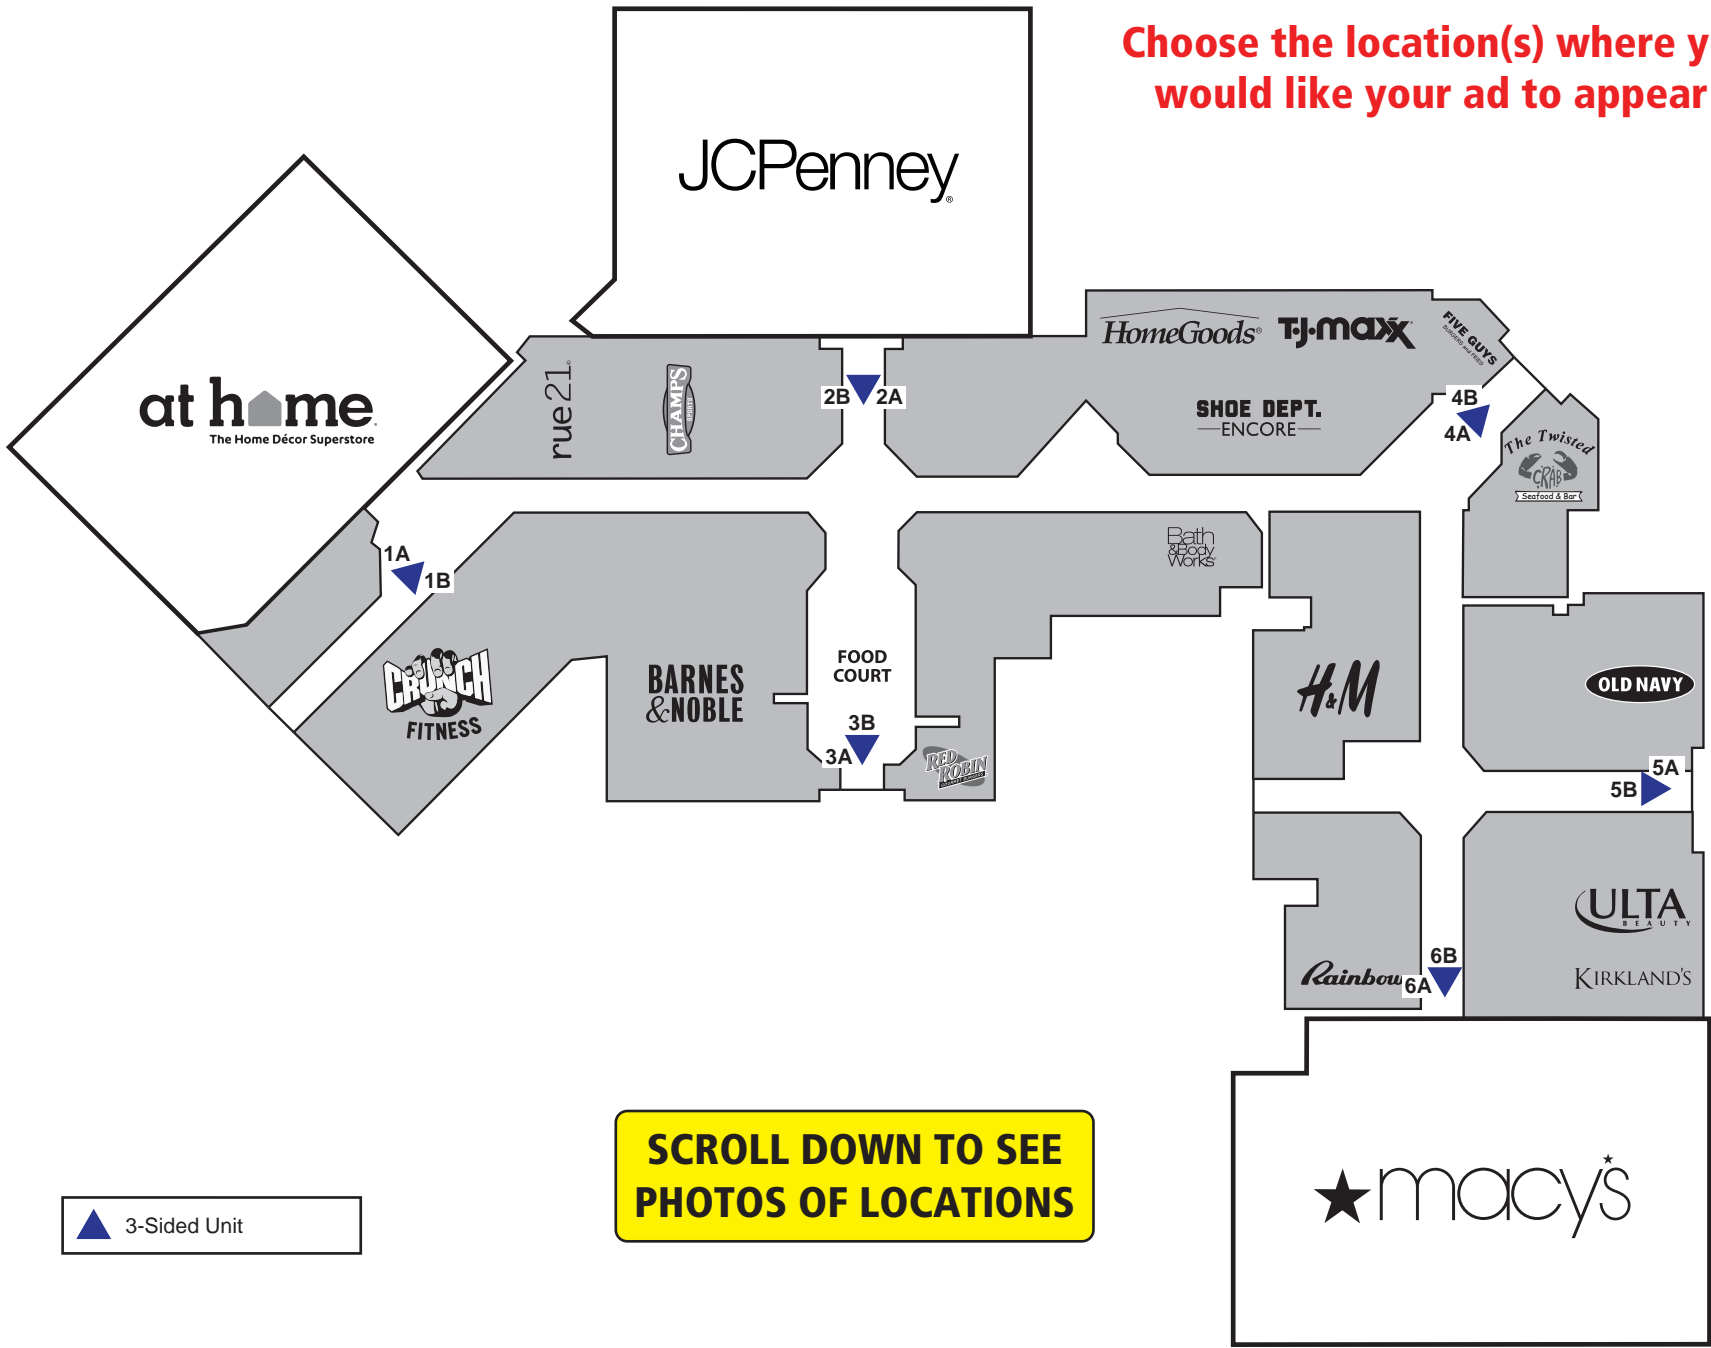

Choose the location(s) where you would like your ad to appear!

▲ 3-Sided Unit

SCROLL DOWN TO SEE PHOTOS OF LOCATIONS

# CHESTERFIELD TOWNE CENTER PANEL LOCATIONS